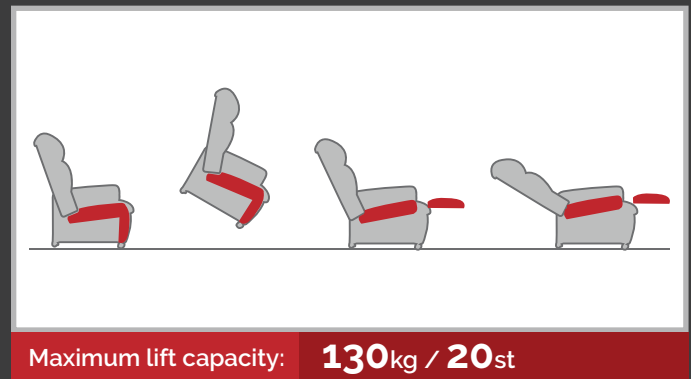

HY2315

3 Way // Lift & Recline // Single Motor // Standard //

This '3 Way' lift and recline mechanism has a single motor in the right and left hand unit providing independent recline positions for a 2 & 3 seat sofa.

It is ideal for watching TV and provides near horizontal recline positions. Available in right hand and left hand units, with integrated base.

* Recline Only RH/LH sofa

Specifications

	Narrow	Standard
Seat frame width (mm)	500	550
Seat height (mm)	430	430
Seat depth (mm)	500	500
Capacity (kg)	130	130
Foot rest capacity (kg)	60	60
Variable angle lift	-	-