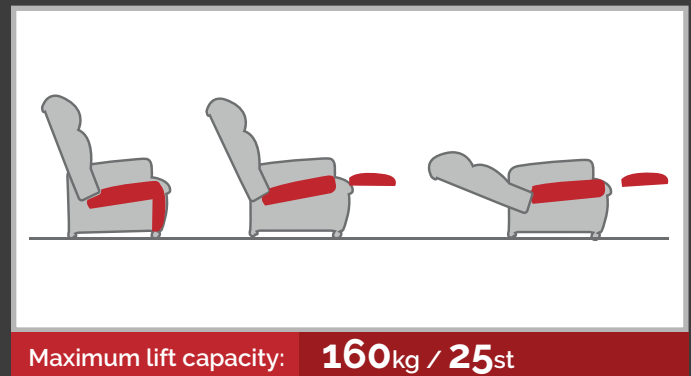

HY1412

Dual Motor // Recline Only // Standard // Standard Dual //

This heavy duty, dual motor, recline only mechanism provides user controlled independent backrest & footrest movement.

Available with 3 widths from 650mm (24"), 700mm (26") & 750mm (28").

Supplied as a recline only action, with no base, so the seat height can be set by the assembler.

Specifications

	Wide
Seat frame width (mm)	650, 700, 750
Seat height (mm)	-
Seat depth (mm)	500
Capacity (kg)	160
Foot rest capacity (kg)	30
Variable angle lift	-